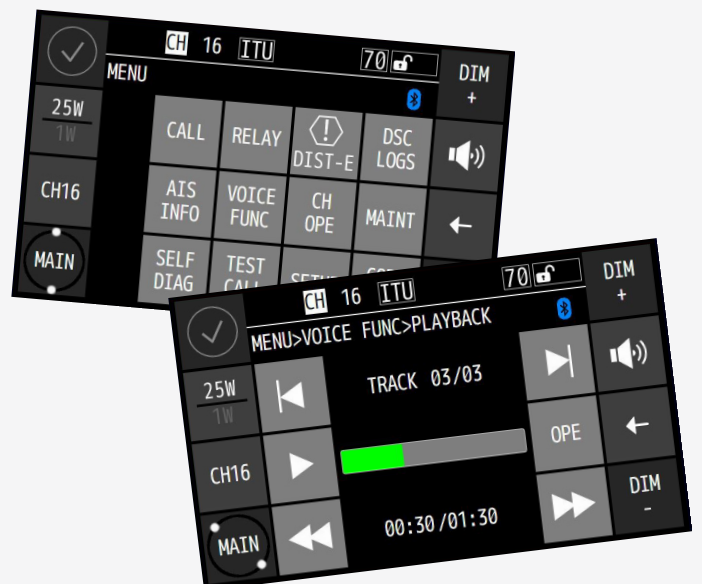

Touch display

As of February 2019 the JHS-800S is the world's first Class A marine VHF radio-telephone featuring a 5-inch high-brightness color LCD touch screen, which makes it an outstanding innovative design.

The backlights of the LCD screen with a wide viewing angle and the operation buttons are fully adjustable, preventing interference while keeping night watch.