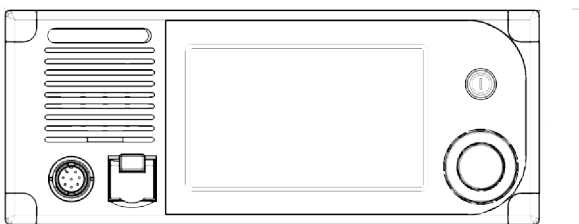

Tech Specs

Marine VHF radiotelephone RoHS
JHS-800S Weight 2.1 kg (4.63 lbs)

96 mm
(3.78 in)

240 mm *Flushmount cut out
(9.44 in) 215 mm x 89 mm