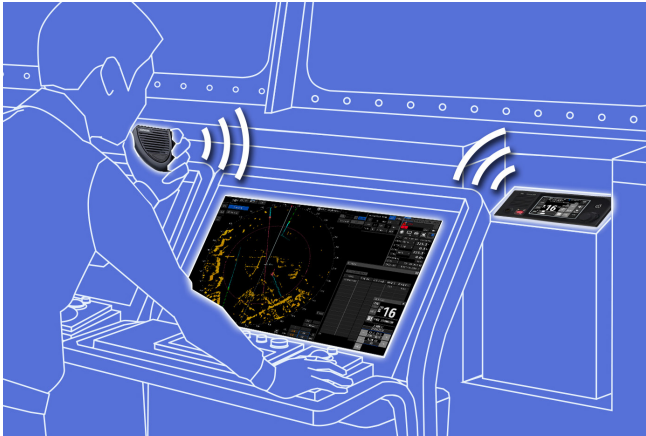

1. coming soon

Overview

This equipment has standard functions that include regular radiotelephone and DSC (digital selective calling) for distress transmissions, as well as functions to playback and record radio calls in real-time and an easy-to-operate self-diagnosis function.

The backlights of the LCD screen with a wide viewing angle and the operation buttons are fully adjustable, preventing interference while keeping night watch.

Bluetooth®

The JHS-800S even has a Bluetooth® interface for connecting to an external wireless speaker mic (option).

The JHS-800S channel settings and DSC calls can be operated remotely from the JRC MFD. While watching the MFD, you can talk on a location away from the JHS-800S equipment, using a wireless speaker mic².

2. coming soon

Voice recording

The received voice recording (up to 8 minutes) and playback function enables later confirmation or temporary saving of communications.

Audio

The digital audio amplifiers, equalizer function for deep-normal-high voice, specially designed speakers and new handset offer superior sound quality. A remote standalone microphone and pedalswitch can be connected to via a junctionbox. It is possible to operate the VHF with optional controllers up to 100 m away from the bridge.