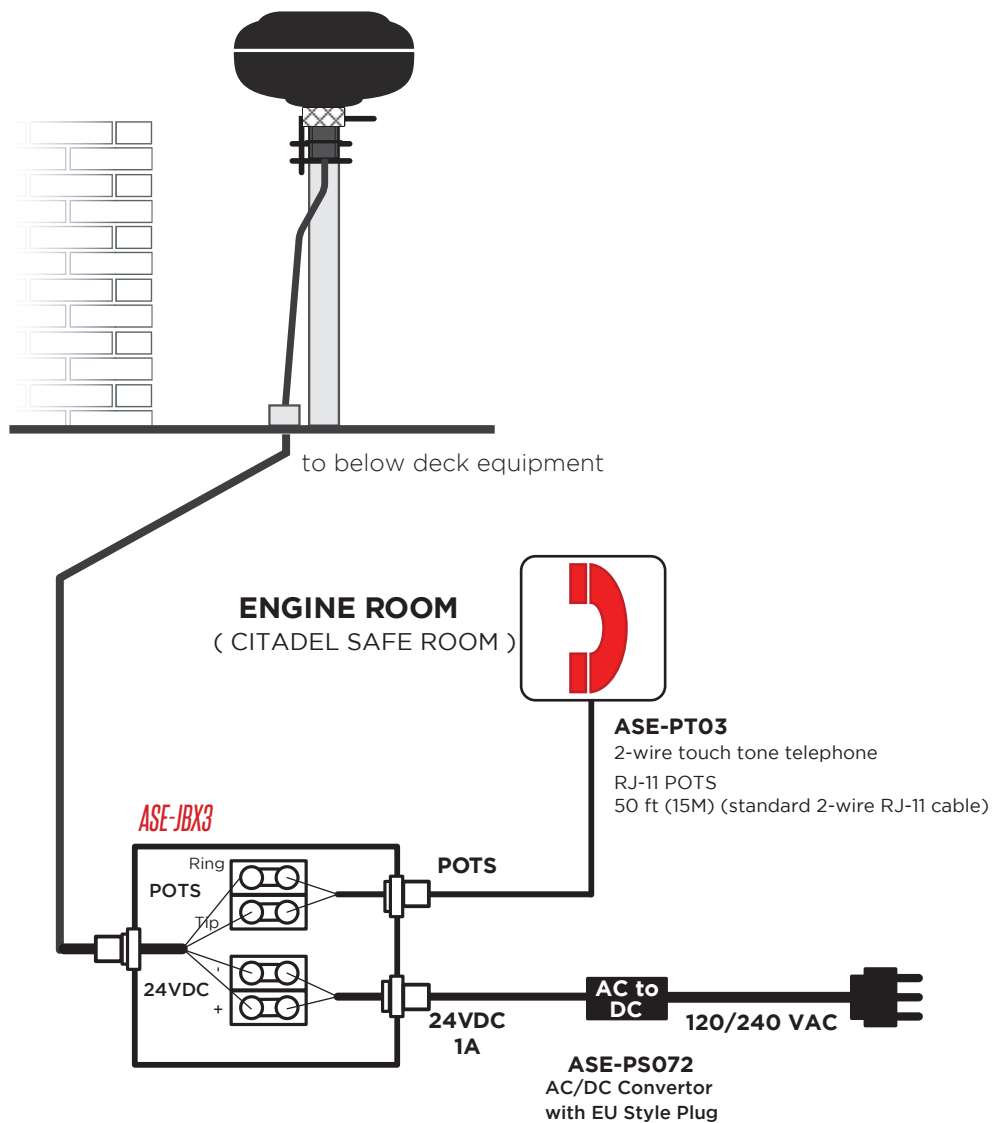

PRODUCT BROCHURE: Citadel Solutions ASE-CIT03 CITADEL system brochure.
Citadel Solutions ASE-CIT02 CITADEL system brochure.
Citadel Solutions ASE-CIT01 CITADEL system brochure.

DRAWING: Junction box.
Junction box top.

DRAWING: Phone Cabinet schematic and mounting.

DRAWING: Mounting Bracket schematic and mounting.

DRAWING: Cable Composite.

ANTI-PIRACY PACKAGES

CITADEL PACKAGE EXTENDED (ASE-CIT03)- VOICE TERMINAL with Built-in Antenna and GPS:

includes ADU (MC05G), POTS phone (ASE-PT03), X length cable (13XXXT), junction box (JBX3) with AC/DC power supply and fused cable, and mounting bracket (MNT-20).

ASE-CIT03 OPTIONS:	CABLE LENGTHS:	ADU SHELL COLORS:
	ASE-13328T - 328' (100 meters)	Black
	ASE-13150T - 150' (46 meters)	White