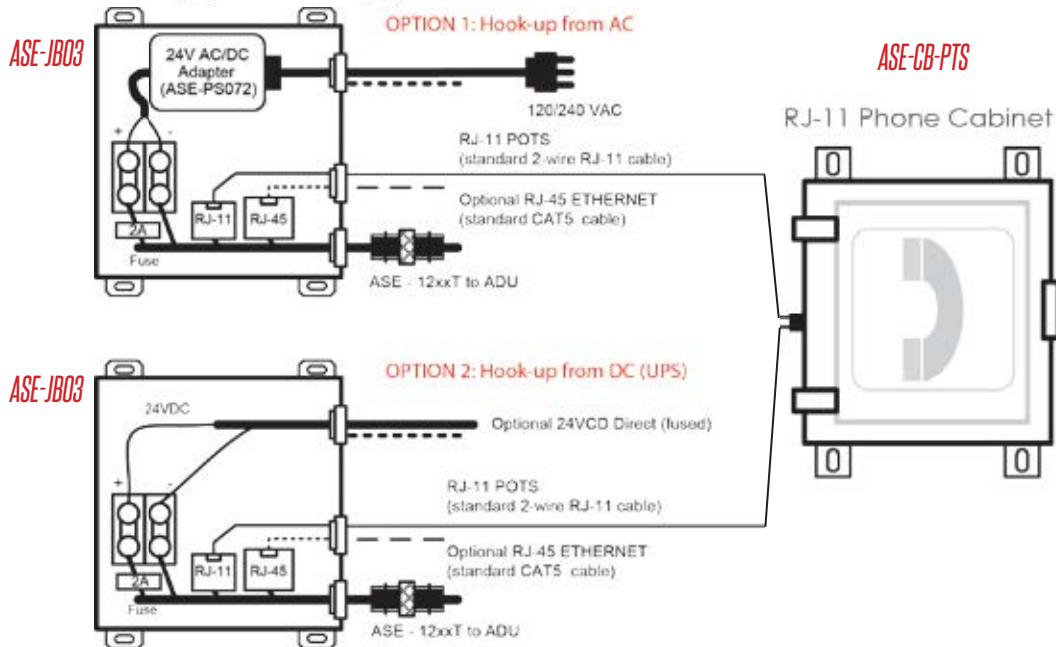

ANTI-PIRACY PACKAGES

CITADEL PACKAGE EXTENDED (ASE-CIT02)- VOICE TERMINAL with Built-in Antenna and GPS:

includes ADU (MC05G), POTS phone in lockable cabinet (CB-PTS), X length cable (12XXXT), junction box (JB03) with AC/DC power supply and fused cable, and mounting bracket (MNT-20).

ASE-CIT02 OPTIONS:	CABLE LENGTHS:	ADU SHELL COLORS:
	ASE-CIT02-328 - 328' (100 meters)	Black
	ASE-CIT02-150 - 150' (46 meters)	White
	CUSTOM LENGTHS AVAILABLE FOR FLEETWIDE INSTALLATIONS	

The junction box provides the termination point for the Citadel cable. Terminated inside the junction box is POTS (2-wire RJ-11), ethernet (CAT5), and power (24VDC).