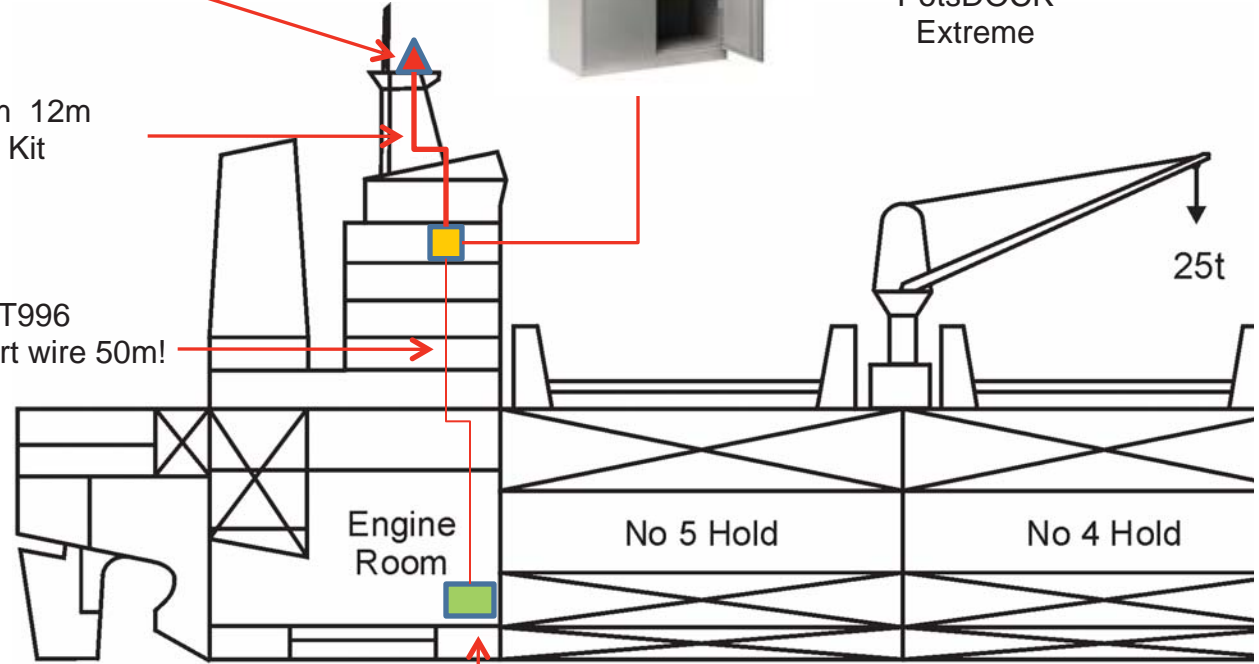

Iridium 12m
Cable Kit

RST996
Alert wire 50m!

POTS phone (not included) with RST995 alarm button