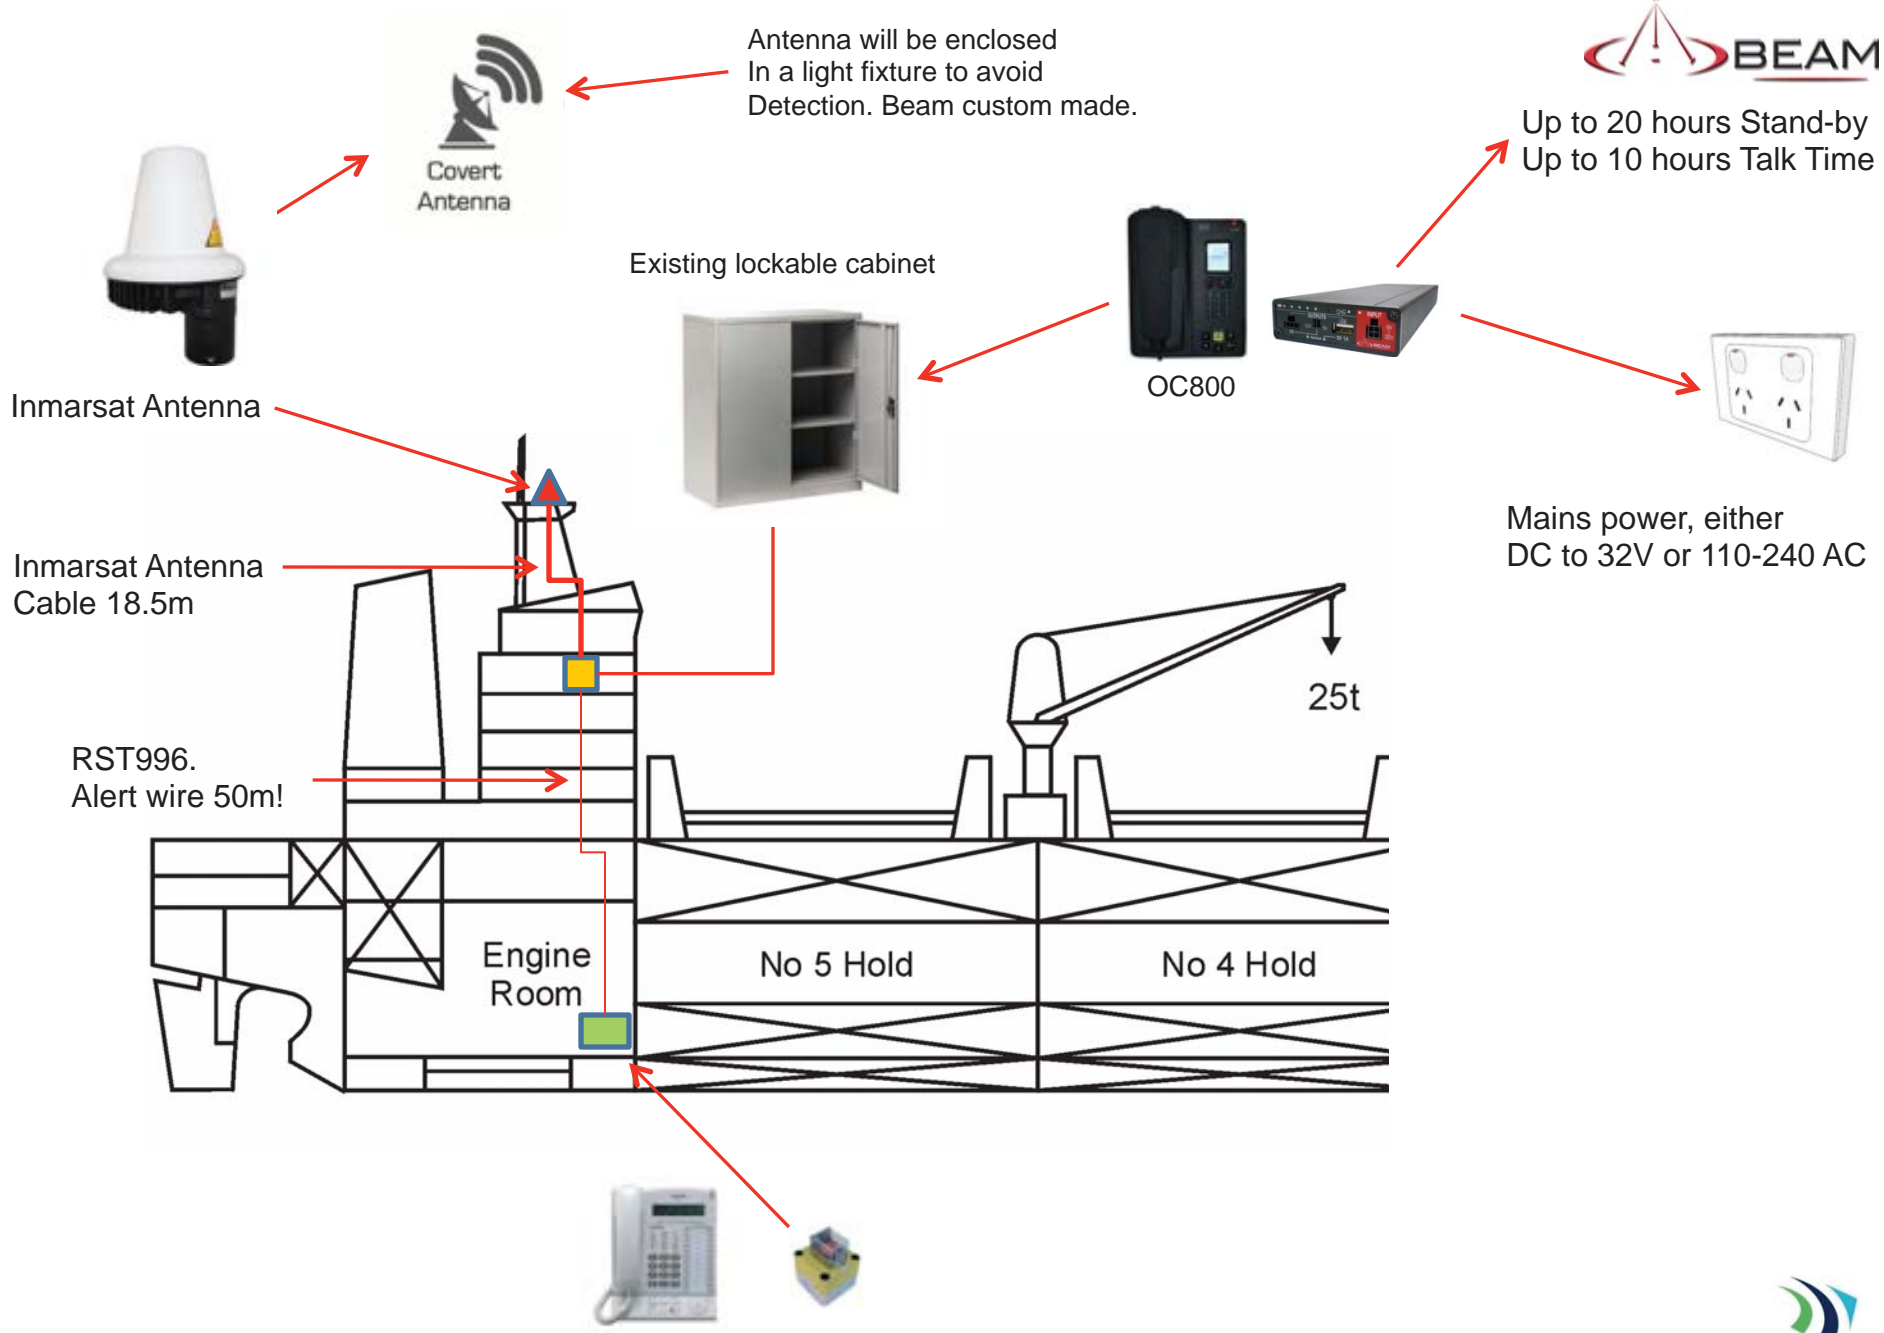

- IsatDock2 Marine
- Marine Covert active antenna (CVTINM)
- ISD934 - 18.5m GPS/GSPS Cables kit
- 10-32V DC power cable &
- 110 – 240v AC plug Pack
- Wall or desk mounting
- RJ11/POTS Connection

IsatDock2 Marine Deluxe Piracy Bundle

Includes (in addition to Basic)

- RST055A Beam UPS Back-Up Battery
- RST995 Beam Alert Button
- RST996 Beam Alert Button Loop Wire 50m

Inmarsat Oceana 800

Oceana 800 Basic Piracy Bundle

Includes:

- Oceana 800 Fixed Phone
- Marine Covert active antenna (CVTINM)
- ISD934 - 18.5m GPS/GSPS Cables kit
- 10-32V DC power cable &
- 110 – 240v AC plug Pack
- Wall or desk mounting
- RJ11/POTS Connection

Oceana 800 Deluxe Piracy Bundle

Includes (in addition to Basic):

- RST055A Beam UPS Back-Up Battery
- RST995 Beam Alert Button
- RST996 Beam Alert Button Loop Wire 50m

Antenna will be enclosed
In a light fixture to avoid
Detection. Beam custom made.