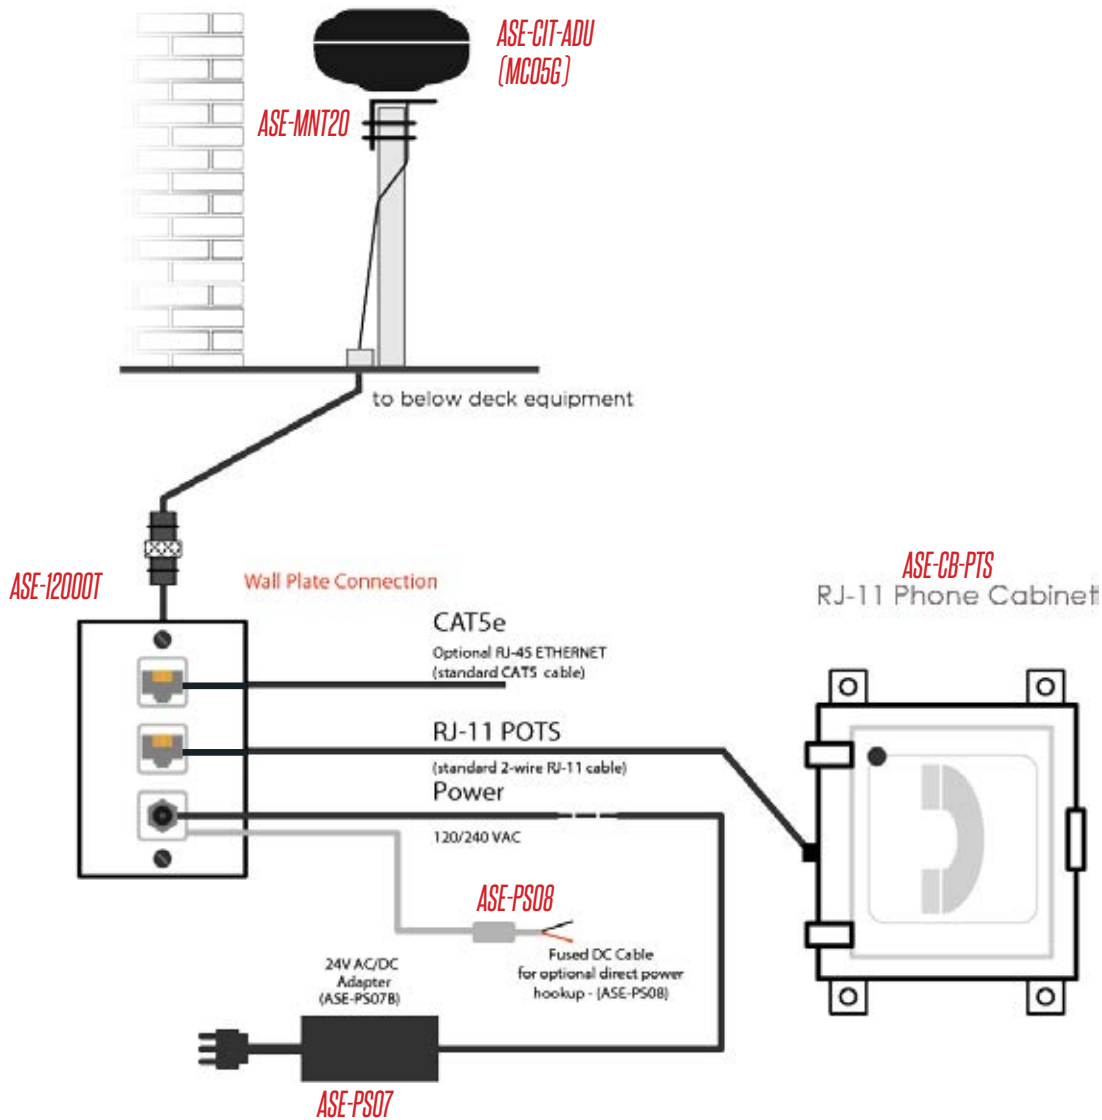

ANTI-PIRACY PACKAGES

CITADEL PACKAGE (ASE-CIT01) - VOICE TERMINAL with Built-in Antenna and GPS:

includes ADU (MC05G), POTS phone in lockable cabinet (CB-PTS), 150' length cable (12150T), breakout adapter with plastic wall plate (ASE-12000T) with AC/DC power supply and fused cable, and mounting bracket (MNT-20).

ASE-CIT01 OPTIONS:	CABLE LENGTHS:	ADU SHELL COLORS:
	ASE-CIT01-150 - 150' (46 meters) CABLE EXTENSIONS AVAILABLE	Black White

Harmonized Code - HTS#: 8517.62.0050 **ECCN:** 5A992.a
Shipping Dimensions: 20 x 14 x 14, 25 LBS (51cm x 36cm x 36cm, 11 kg)