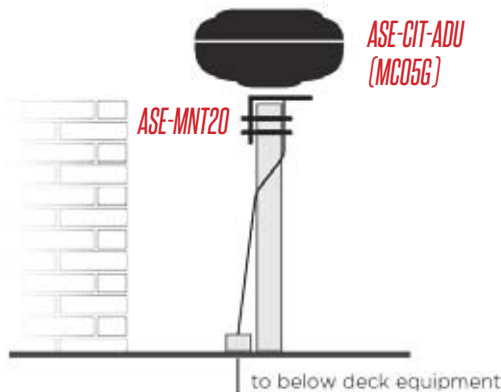

ANTI-PIRACY PACKAGES

CITADEL PACKAGE EXTENDED (ASE-CIT02)- VOICE TERMINAL with Built-in Antenna and GPS:

includes ADU (MC05G), POTS phone in lockable cabinet (CB-PTS), X length cable (12XXXT), junction box (JB03) with AC/DC power supply and fused cable, and mounting bracket (MNT-20).

ASE-CIT02 OPTIONS:	CABLE LENGTHS:	ADU SHELL COLORS:
	ASE-CIT02-328 - 328' (100 meters)	Black
	ASE-CIT02-150 - 150' (46 meters)	White
	CUSTOM LENGTHS AVAILABLE FOR FLEETWIDE INSTALLATIONS	

The junction box provides the termination point for the Citadel cable. Terminated inside the junction box is POTS (2-wire RJ-11), ethernet (CAT5), and power (24VDC).